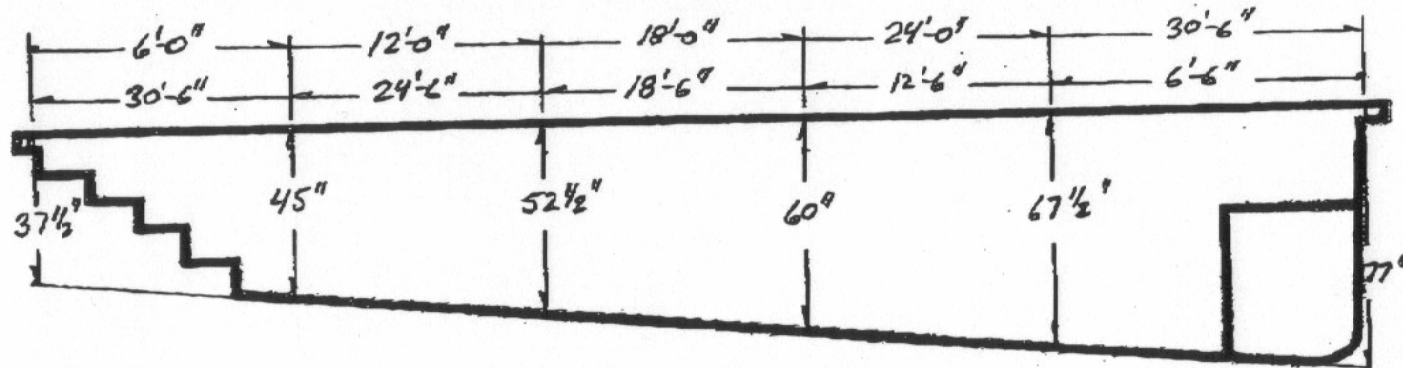

# 1 / 1  
780+248+7848

NFI

2-26-06; 3:18PM; HAWAIIAN FIBERGLASS

# MYSTIC

Outside Reference Dimensions: 15' x 32'  
Hawaiian / Aloha Fiberglass Pools  
(800) 786-2318