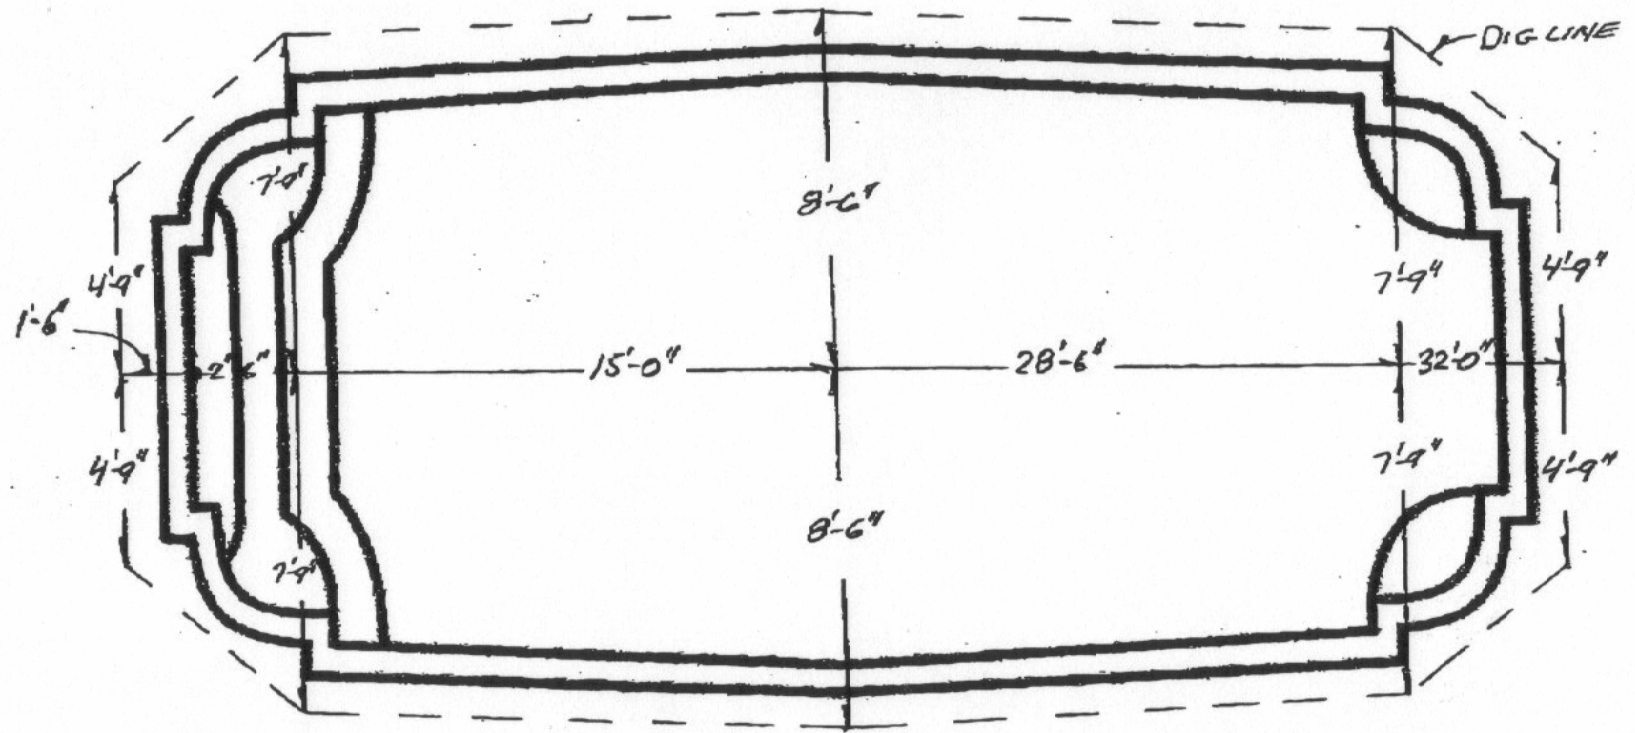

# 1 / 1  
780+248+7848

NFI

2-26-06; 3:18PM; HAWAIIAN FIBERGLASS

# MYSTIC

Outside Reference Dimensions: 15' x 32'  
Hawaiian / Aloha Fiberglass Pools  
(800) 786-2318